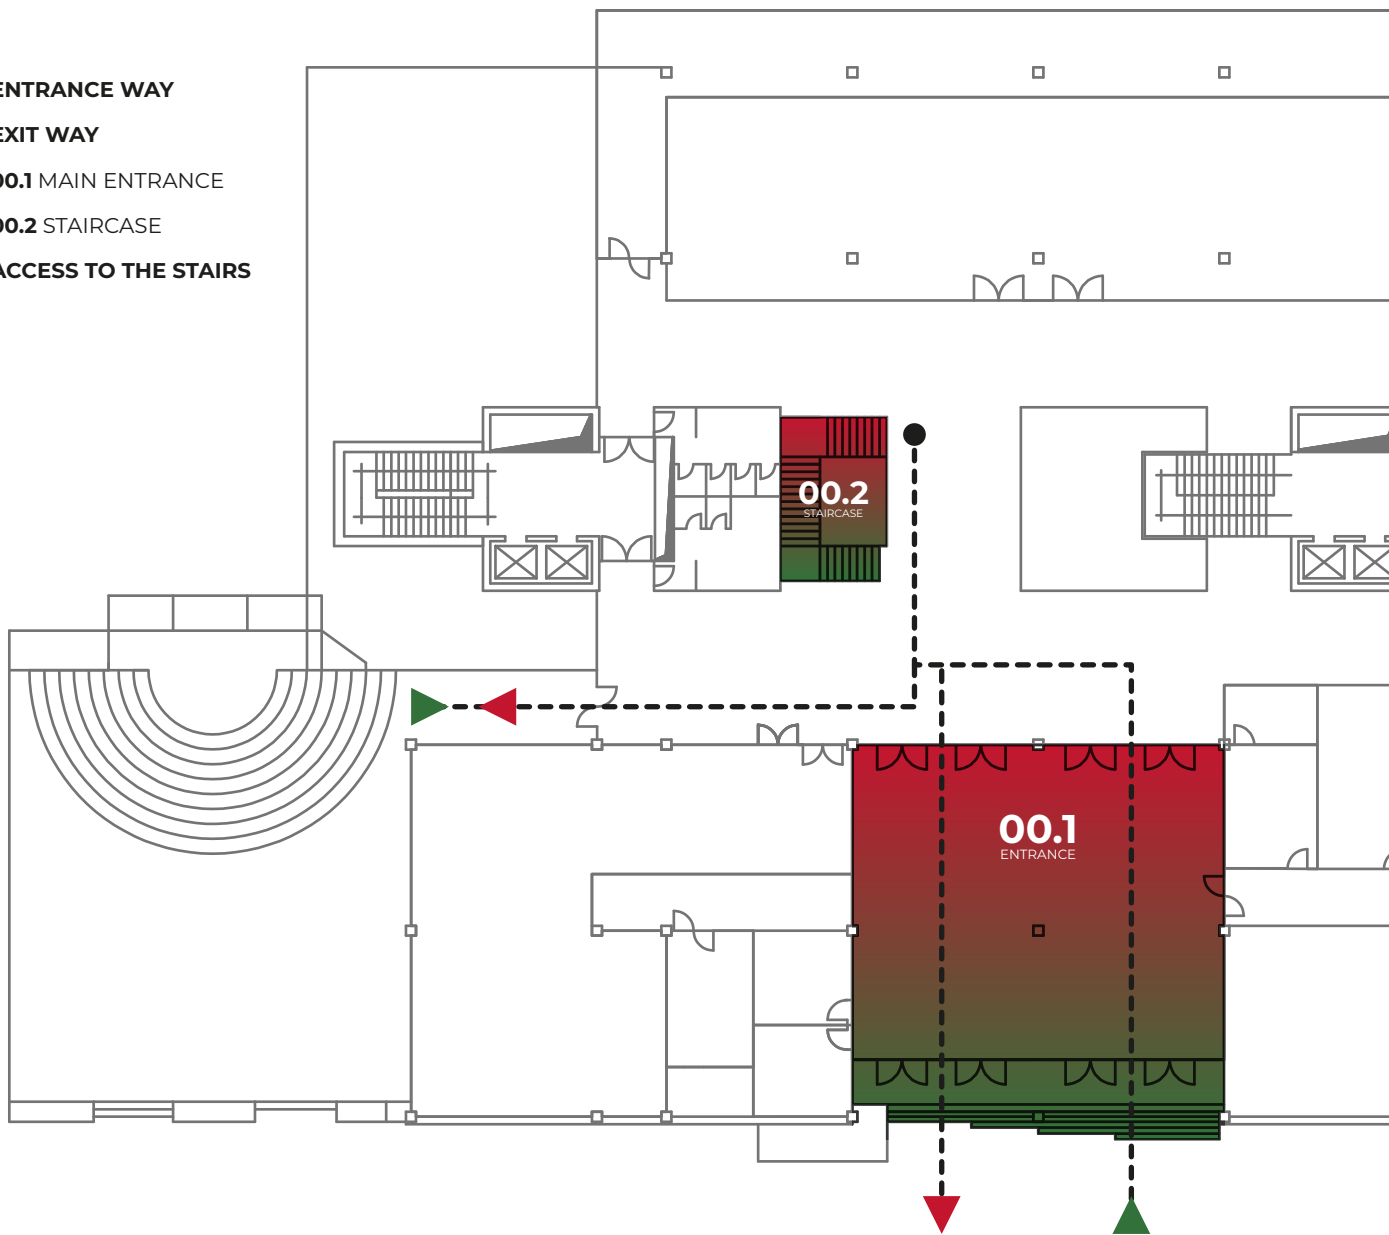

 **02 CIVIL BUILDING**

**EEEIC  
2026  
LISBOA**

-  **ENTRANCE WAY**
-  **EXIT WAY**
-  **00.1 MAIN ENTRANCE**
-  **00.2 STAIRCASE**
-  **ACCESS TO THE STAIRS**

- LANDING STAIRCASE
- REGISTRATION DESK
- ROOMS [ 01.1 | VA.1 ]
- AUDITORIUM

- LANDING STAIRCASE
- ROOMS [ 02.1 | 02.2 ]
- AUDITORIUM