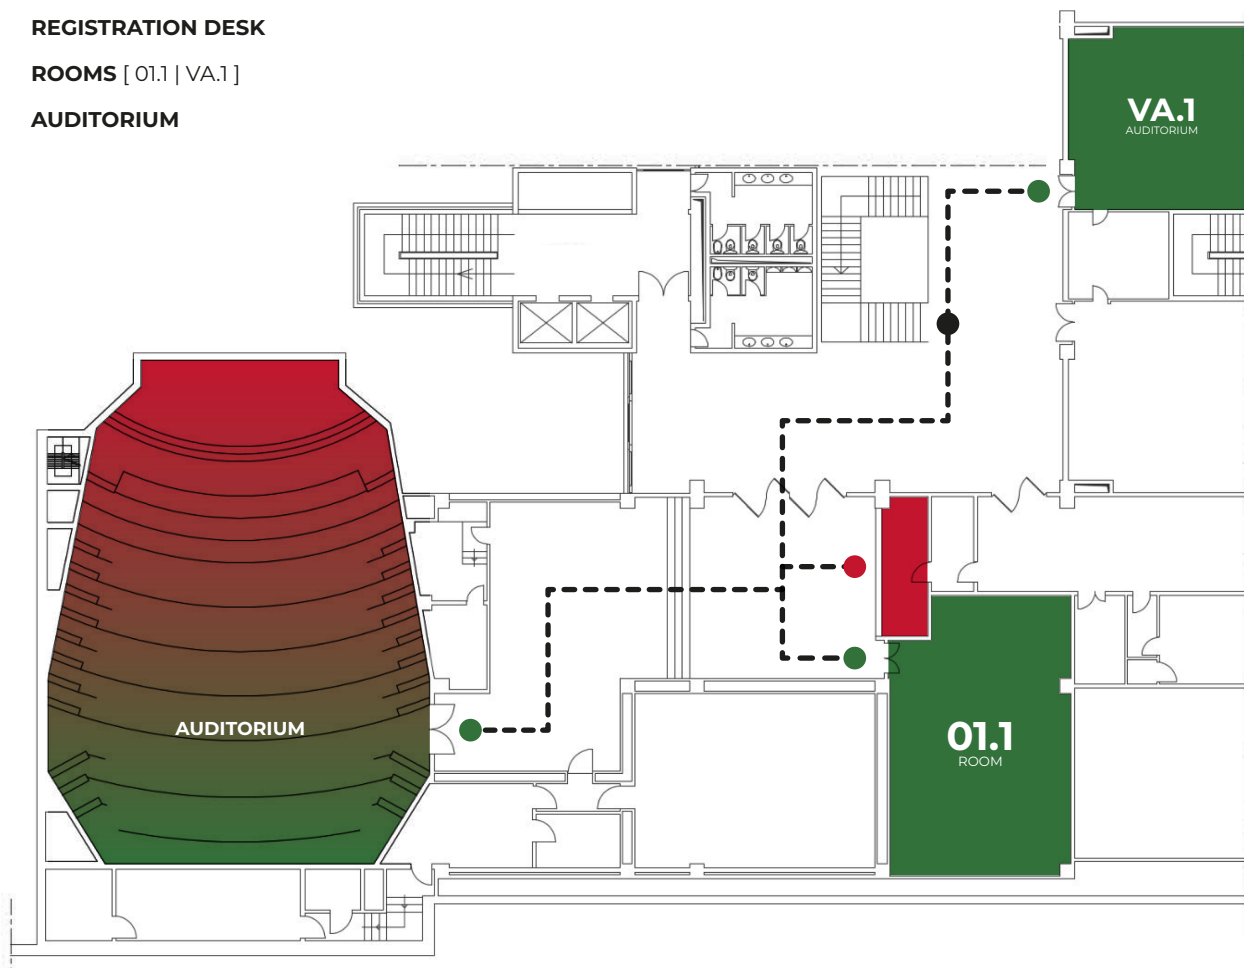

 **02 CIVIL BUILDING**

**EEEIC  
2026  
LISBOA**

-  **ENTRANCE WAY**
-  **EXIT WAY**
-  **00.1 MAIN ENTRANCE**
-  **00.2 STAIRCASE**
-  **ACCESS TO THE STAIRS**

- LANDING STAIRCASE
- REGISTRATION DESK
- ROOMS [ 01.1 | VA.1 ]
- AUDITORIUM

- LANDING STAIRCASE
- ROOMS [ 02.1 | 02.2 ]
- AUDITORIUM